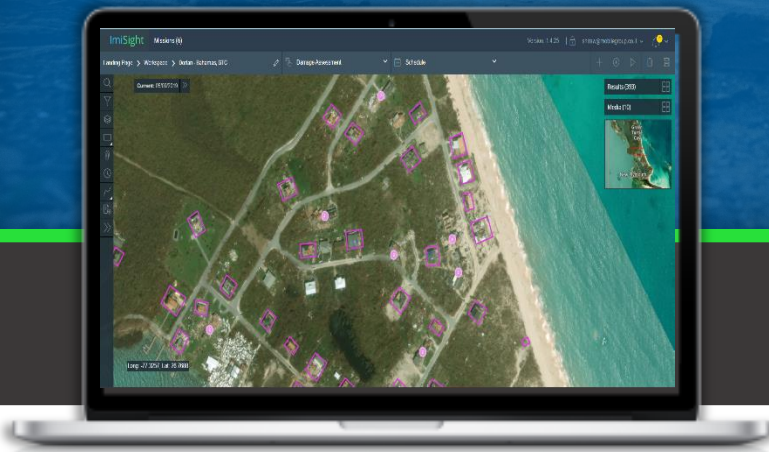

Unlock Insights with ImiSight for: **Damage Assessment**

ImiSight Damage Assessment harnesses cutting-edge AI technology to swiftly **identify and evaluate natural or manmade disasters.**

ImiSight's robust AI and change detection capabilities equip emergency operators, municipal and government organizations with accurate real-time, mission-critical information about the disaster's impact.

Experience the transformative capabilities of ImiSight Damage Assessment revolutionize your insights today.