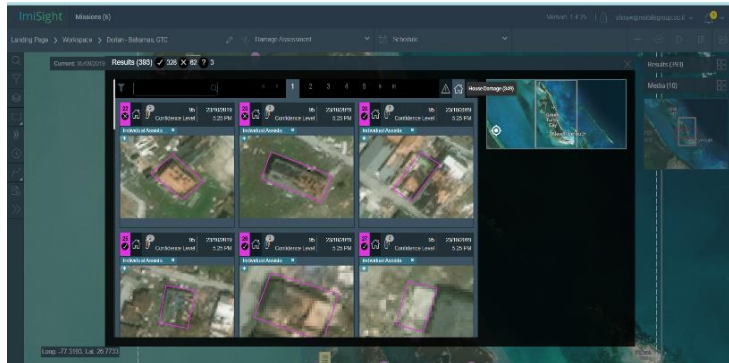

3. Continuous Monitoring

ImiSight detects changes and continuously evaluates and classifies the damage to each affected spot.

Reports and insights are produced periodically or on demand.