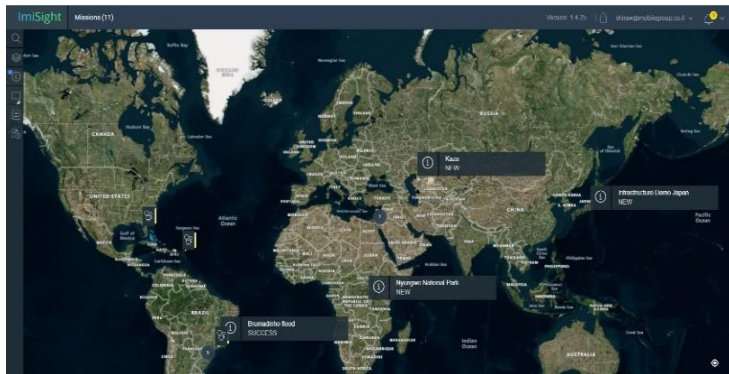

ImiSight for Damage Assessment

1. Simple AOI Selection

Upon selecting the area of interest (AOI) where the disaster occurred, visual imagery data from satellite, aircraft, UAV and CCTV sensors is uploaded or streamed to ImiSight.

ImiSight's AI can help refine or expand the AOI.

2. Rapid Damage Assessment

ImiSight automatically detects objects like affected buildings and infrastructure, and identifies changes in the area's routine, so operators can quickly assess the damage in the AOI and respond accordingly.

ImiSight provides precise, geo-located damage reports for disaster areas.
Discover accurate damage assessment today.

Unlock Insights with ImiSight for: **Damage Assessment**

ImiSight Damage Assessment harnesses cutting-edge AI technology to swiftly **identify and evaluate natural or manmade disasters.**