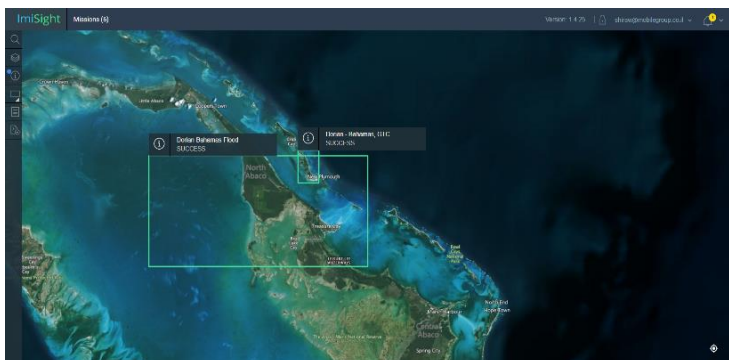

4. Actionable Queries

ImiSight's AI enables near real-time reports for:

- Identifying unreported damage.
- Prioritization of response operations.
- Planning access for rescue teams.

Delivered with unmatched speed and accuracy.

ImiSight provides precise, geo-located damage reports for disaster areas.
Discover accurate damage assessment today.