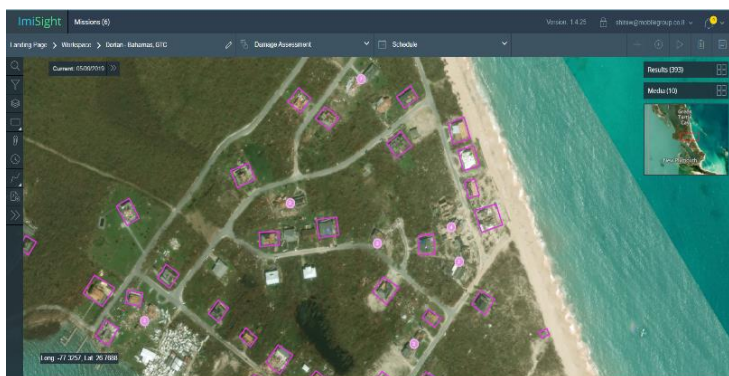

ImiSight for Damage Assessment

1. Simple AOI Selection

Upon selecting the area of interest (AOI) where the disaster occurred, visual imagery data from satellite, aircraft, UAV and CCTV sensors is uploaded or streamed to ImiSight.

ImiSight's AI can help refine or expand the AOI.

2. Rapid Damage Assessment

ImiSight automatically detects objects like affected buildings and infrastructure, and identifies changes in the area's routine, so operators can quickly assess the damage in the AOI and respond accordingly.