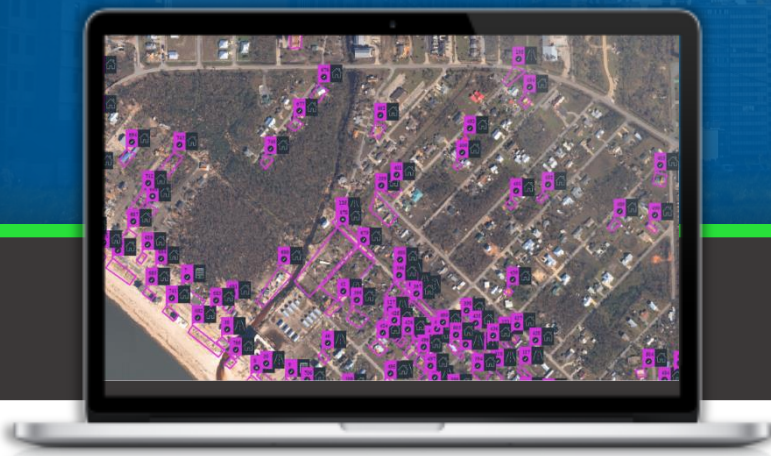

Unlock Insights with ImiSight for: **Utility Maintenance & Emergency Response**

ImiSight for electricity transmission and distribution networks leverages cutting-edge AI for advanced monitoring and smart incident management.

It revolutionizes monitoring with cutting-edge technology, providing real-time alerts. Elevate your operations to new heights.

Unleash the Power of Smart Monitoring and Incident Management.