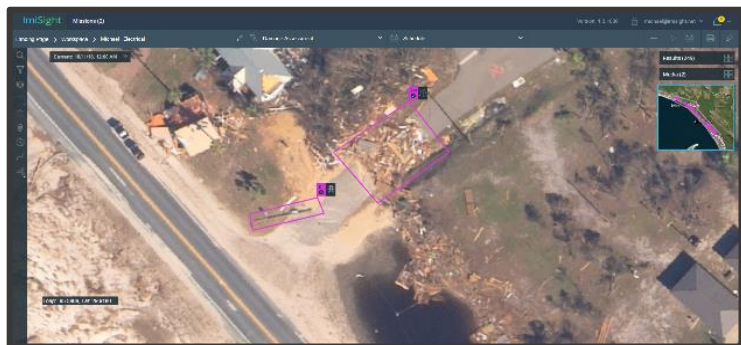

### 1. Simple AOI Selection

Upon selecting the area of interest (AOI) where the disaster occurred, visual imagery data from satellite, aircraft, UAV and CCTV sensors is uploaded or streamed to ImiSight.

### 2. Rapid Damage Assessment

After an breakage event, new images are collected and uploaded. ImiSight autonomously detects damaged objects, identifying changes, road blockages, and fallen poles. This enables emergency coordinators to promptly gauge damage,

### 3. Actionable Reports, at The Right Time

Damage estimates are made for missions with pre-defined polylines as soon as aerial images are loaded into ImiSight. Assessments and recovery efforts are continually monitored and updated with new data.