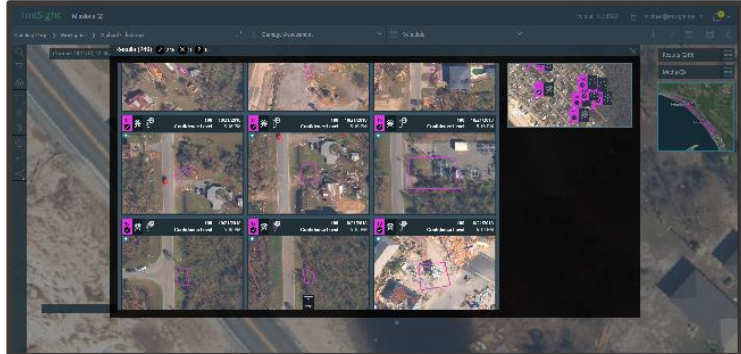

### 1. Simple AOI Selection

Upon selecting the area of interest (AOI) where the disaster occurred, visual imagery data from satellite, aircraft, UAV and CCTV sensors is uploaded or streamed to ImiSight.

### 2. Rapid Damage Assessment

After an breakage event, new images are collected and uploaded. ImiSight autonomously detects damaged objects, identifying changes, road blockages, and fallen poles. This enables emergency coordinators to promptly gauge damage,

### 3. Actionable Reports, at The Right Time

Damage estimates are made for missions with pre-defined polylines as soon as aerial images are loaded into ImiSight. Assessments and recovery efforts are continually monitored and updated with new data.