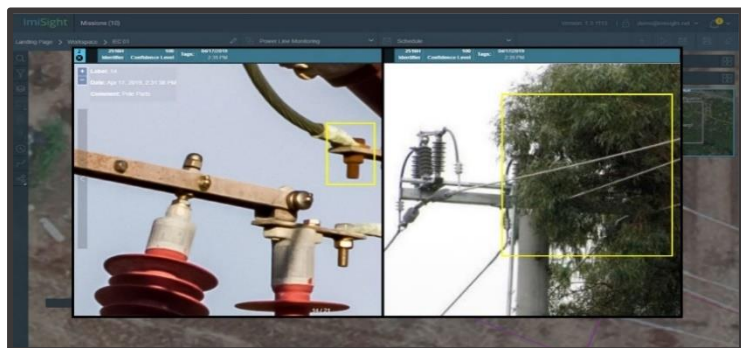

### 1. Simple AOI Selection

Upon selecting the area of interest (AOI) where the disaster occurred, visual imagery data from satellite, aircraft, UAV and CCTV sensors is uploaded or streamed to ImiSight.

### 2. Rapid Damage Assessment

After an breakage event, new images are collected and uploaded. ImiSight autonomously detects damaged objects, identifying changes, road blockages, and fallen poles. This enables emergency coordinators to promptly gauge damage,

### 3. Actionable Reports, at The Right Time

Damage estimates are made for missions with pre-defined polylines as soon as aerial images are loaded into ImiSight. Assessments and recovery efforts are continually monitored and updated with new data.