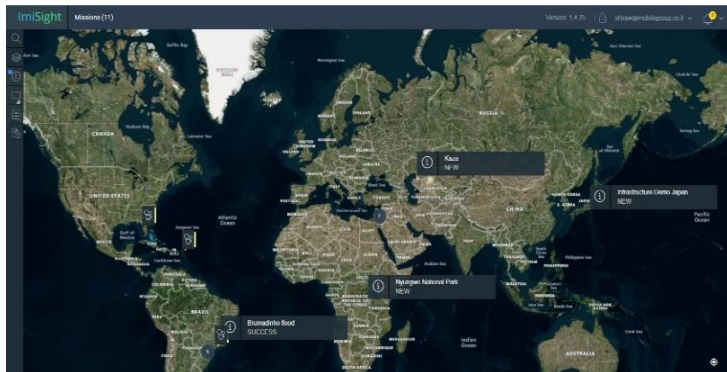

## 1. Simple AOI Selection

Upon selecting the area of interest (AOI) where the disaster occurred, visual imagery data from satellite, aircraft, UAV and CCTV sensors is uploaded or streamed to ImiSight.