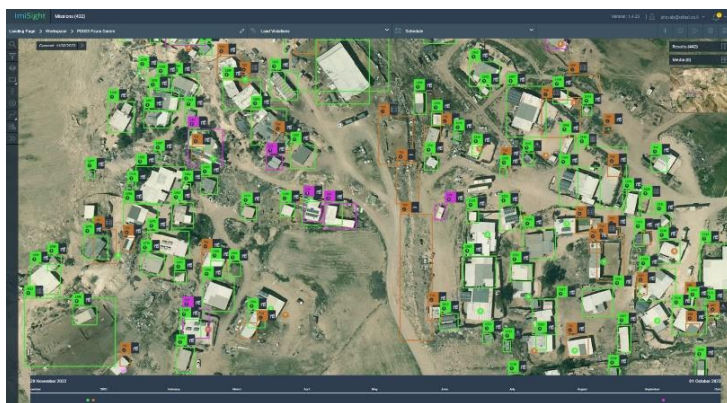

## 1. Simple AOI Selection

Upon selecting the area of interest (AOI) where the disaster occurred, visual imagery data from satellite, aircraft, UAV and CCTV sensors is uploaded or streamed to ImiSight.

## 4. End to End Land Protection Solution

ImiSight's continuous monitoring and anomaly detection helps land owners close the loop between detection and enforcement.

ImiSight creates geo-located reports, highlighting outcomes and advanced land object identification. Explore insights with ImiSight today.