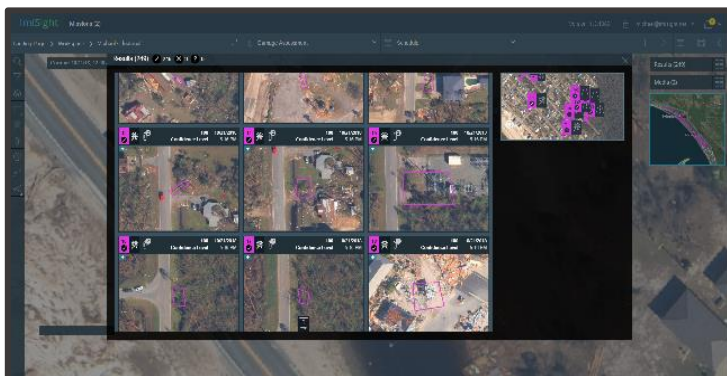

## 1. Simple AOI Selection

Upon selecting the area of interest (AOI) where the disaster occurred, visual imagery data from satellite, aircraft, UAV and CCTV sensors is uploaded or streamed to ImiSight.

## 2. Automatic Change and Anomaly Detection

ImiSight automatically runs object and anomaly detection algorithms and tracks changes in the AOI.

All changes to the various object types defined by the user (vegetation, persons, vehicles, buildings, etc) will be immediately highlighted.

## 4. End to End Land Protection Solution

ImiSight's continuous monitoring and anomaly detection helps land owners close the loop between detection and enforcement.

ImiSight creates geo-located reports, highlighting outcomes and advanced land object identification. Explore insights with ImiSight today.

# Unlock Insights with ImiSight for: Land

ImiSight Land leverages cutting-edge artificial intelligence technology to identify and assess a wide range of objects on land, from buildings to roads and vehicles.